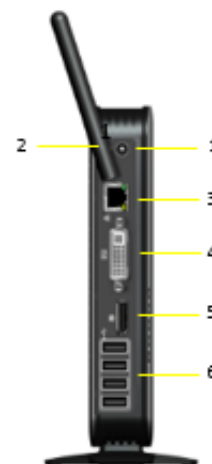

### Connectivity

1. Power Button
2. Mic-in
3. Line-out
4. DVI-I Port

Front Side

Rear Side (without wifi)

1. DC 12v input
2. USB 2.0 Port
3. RJ-45
4. DVI-I Port
5. DP Port
6. USB 2.0 Ports

Rear Side (with wifi)

1. DC 12v input
2. Wifi Antenna
3. RJ-45
4. DVI-I Port
5. DP Port
6. USB 2.0 Ports