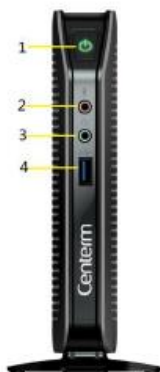

### Connectivity

1. Power Button
2. Mic-in
3. Line-out
4. DVI-I Port

Front Side

Rear Side (without wifi)

1. DC 12v input
2. USB 2.0 Port
3. RJ-45
4. DVI-I Port
5. DP Port
6. USB 2.0 Ports

Rear Side (with wifi)