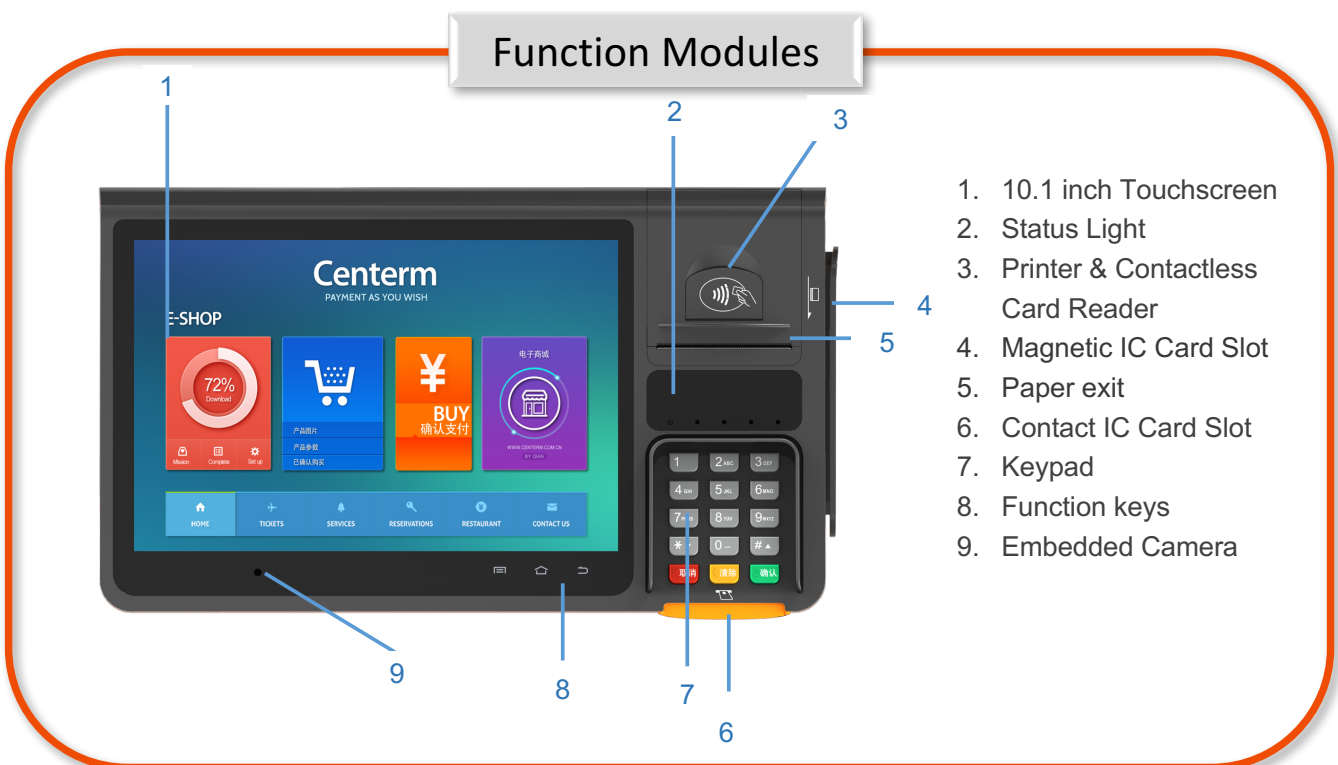

POS Terminal C960F

PROFILE

Centerm C960F features an extra-large 10.1" multimedia touchscreen, and handles various payment options. C960F has integrated magnetic stripe reader, EMV-certified smart card reader, and contactless reader.

Features

- 10.1-inch color touch screen display for multimedia use, with physical PIN Pad.
- Android-based OS and application development environment offers powerful and simple development options.
- Accept various payment inputs including NFC/Contactless, mag-stripe, credit card, QR code, Apple Pay, Samsung Pay.
- Maximum security with end-to-end encryption

SPECIFICATION

SYSTEM

Processor	High-performance Quad Core CPU, 1.8GHz
Operating System	Android

MEMORY

RAM	2GB
Flash	8GB

DISPLAY

Main Display Screen	10.1 inch touchscreen with 1280 x 800 resolution
---------------------	--

SD Slot	× 1, 32GB maximum (SD card excluded in standard)
PSAM Card	× 3
SIM Card	× 1
Vertical IC Card Slot	Optional × 1

AUDIO

Audio	Full stereo standard
Mic	Microphone that supports recording

PERIPHERAL PORTS