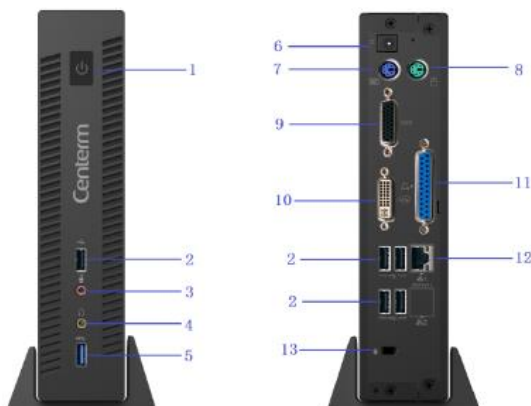

➤ **Multiple interfaces**

4 serial port, 1 parallel port, 1 USB 3.0 port, 5 USB 2.0 port, DVI-I port.

➤ **Multiple VDI protocol supported**

Widely supports Citrix ICA/HDX, VMware PCoIP and Microsoft RDP.

Connectivity

- | | |
|------------------|--------------------------|
| 1. Power Button | 8. PS/2 Mouse |
| 2. USB 2.0 Port | 9. Serial Port |
| 3. Mic-in | 10. DVI-I Port |
| 4. Line-out | 11. Parallel Port |
| 5. USB 3.0 Port | 12. RJ-45 |
| 6. DC 12V Input | 13. Kensington Lock Slot |
| 7. PS/2 Keyboard | |

SYSTEM	
Processor	Intel Dual-Core 2.41GHz
Available Operating System	WES7 / WES8 / WIN 10 IOT / COS ①
VDI/HSD Support	Citrix Receiver / VMware view / Microsoft RDP 8 Compatible
Management	CCCM
MEMORY	
RAM (DDR3)	2GB (Max up to 8GB)
Storage (SSD)	8GB (up to 128GB SSD or optional HDD)
DISPLAY	
Port	DVI-I x 1 (DVI-to-VGA adapter included) , DP x 1 (optional)
Resolution	DVI-D Up to 1920x1200 @ 60Hz, VGA / DP Up to 2560x1600@60Hz
Color Depth	32 bits
Dual Display	Support
NETWORK	
LAN	x1 (10/100/1000 Base-T Fast Ethernet, RJ-45), optional x1 (10/100/1000 Base-T Fast Ethernet, RJ-45)
WLAN	Optional Mini PCI-E wireless
I/O PERIPHERAL INTERFACE	
USB 2.0	x 5 (front x 1, rear x 4)
USB 3.0	x 1
Serial Port	x 1 (expended to 4 via cable; up to 6)
Parallel port	x 1
PS/2	x 2
AUDIO	
Ports	Front: Line-out x 1 , Mic-in x 1, (1/8-inch mini jack)
DIMENSION	
Device	206mm x 48mm x 215mm
Packaging	483mm x 286mm x 115mm
Net Weight	1.2 kg
POWER	
Adapter	Worldwide auto-sensing 100-240V AC, 50/60 Hz, 12V/3A DC
Power Consumption	< 14w
MOUNTING	
Stand	Vertical feet standard
Kensington Lock	Built-in Kensington Lock Slot
ENVIRONMENT	
Cooling	Fan-less Convection
Operation Temperature	0°C to 40°C
Relative Humidity	30% to 90% non-condensing