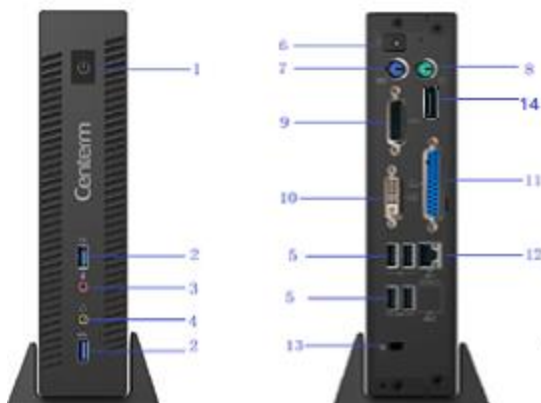

### FEATURES

➤ **Real 4K display**

DP option could support resolution rate up to 4K

➤ **Triple display supported**

Benefit for task with multi-monitors required

➤ **Multiple interfaces**

4 serial port, 1 parallel port, 2 USB 3.0 port, 4 USB 2.0 port, DVI-I port.

### Connectivity

- |                  |                          |
|------------------|--------------------------|
| 1. Power Button  | 8. PS/2 Mouse            |
| 2. USB 3.0 Port  | 9. Serial Port           |
| 3. Mic-in        | 10. DVI-I Port           |
| 4. Line-out      | 11. Parallel Port        |
| 5. USB 3.0 Port  | 12. RJ-45                |
| 6. DC 12V Input  | 13. Kensington Lock Slot |
| 7. PS/2 Keyboard | 14. DP port              |

## Standard Configuration

SYSTEM	
Processor	Intel Quad-Core 1.5Ghz
Available Operating System	WIN 10 IOT / TOS ①
VDI/HSD Support	Citrix Receiver / VMware view / Microsoft RDP 8 Compatible
Management	CDMS
MEMORY	
RAM (DDR4)	4GB
Storage (SSD)	32GB
DISPLAY	
Port	DVI-I x 1 (DVI-to-VGA adapter included) 1 x DP port Triple display: supported (extended mode)
Resolution	DVI-D Up to 1920x1200 @ 60Hz, DP up to 4096x2160 @60Hz
Color Depth	32 bits
Dual Display	Supported
NETWORK	
LAN	x1 (10/100/1000 Base-T Fast Ethernet, RJ-45)
I/O PERIPHERAL INTERFACE	
USB 2.0	x 4
USB 3.0	x 2
Serial Port	x 1 (extensible to 4 via cable)
Parallel port	x 1
PS/2	x 2
AUDIO	
Ports	Line-out x 1 , Mic-in x 1
DIMENSION	
Device / Packaging	206mm x 48mm x 215mm / 206mm x 83mm x 223mm
Net Weight	1.18kg
POWER	
Adapter	Worldwide auto-sensing 100-240V AC, 50/60 Hz, 12V/3A DC
Power Consumption	< 14w
MOUNTING	
Stand	Vertical feet standard
Security	Standard Kensington anti-theft keyhole
ENVIRONMENT	
Cooling	Fan-less Convection
Operation Temperature	0°C to 40°C
Relative Humidity	30% to 90% non-condensing